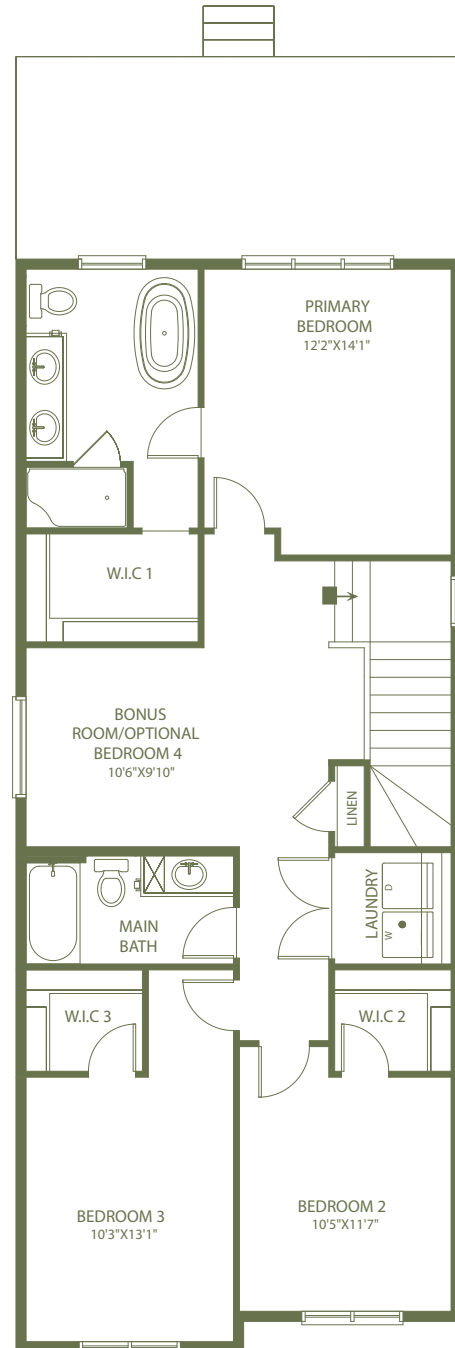

The Ranch 22B is a stunning 2,027 sq ft single-family home designed for both relaxation and entertaining. Its open-concept main floor is centered around a gorgeous kitchen, making it ideal for hosting gatherings or enjoying cozy nights in. The thoughtfully planned upstairs includes two spacious bedrooms, a luxurious master suite, and a versatile bonus room. With convenient upstairs laundry and ample space for everyone, this home combines modern functionality with welcoming comfort, truly offering it all for those who value both family time and personal retreat.

**Main Floor**  
855 Sq. Ft.

**Upper Floor**  
1,172 Sq. Ft.

**NOTES**

*Love Ur Home!*