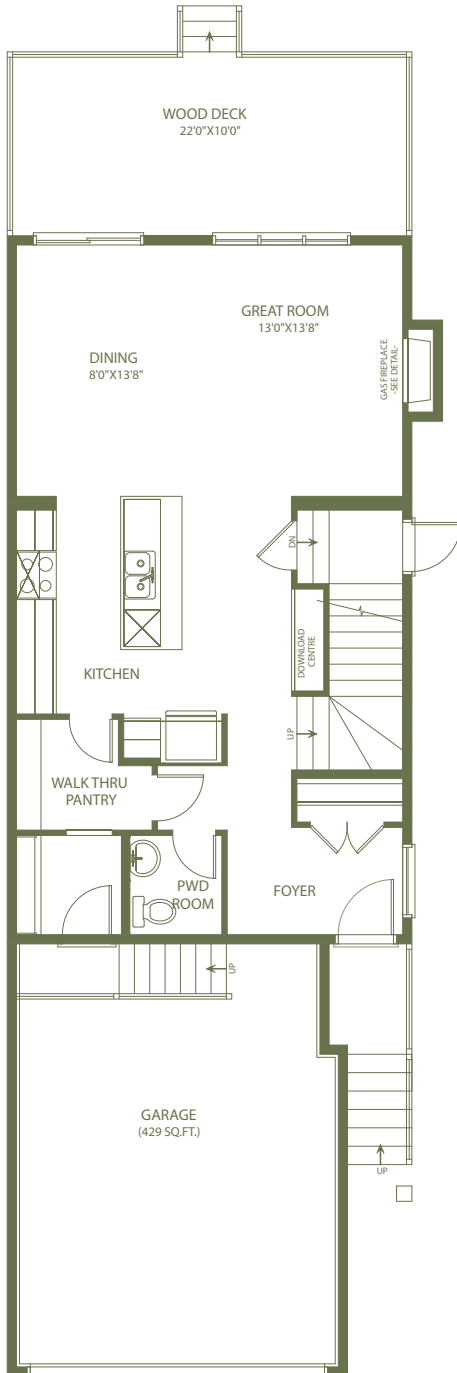

The Ranch 22B is a stunning 2,027 sq ft single-family home designed for both relaxation and entertaining. Its open-concept main floor is centered around a gorgeous kitchen, making it ideal for hosting gatherings or enjoying cozy nights in. The thoughtfully planned upstairs includes two spacious bedrooms, a luxurious master suite, and a versatile bonus room. With convenient upstairs laundry and ample space for everyone, this home combines modern functionality with welcoming comfort, truly offering it all for those who value both family time and personal retreat.

**Main Floor**  
855 Sq. Ft.

**Upper Floor**  
1,172 Sq. Ft.

**NOTES**

*Love Ur Home!*